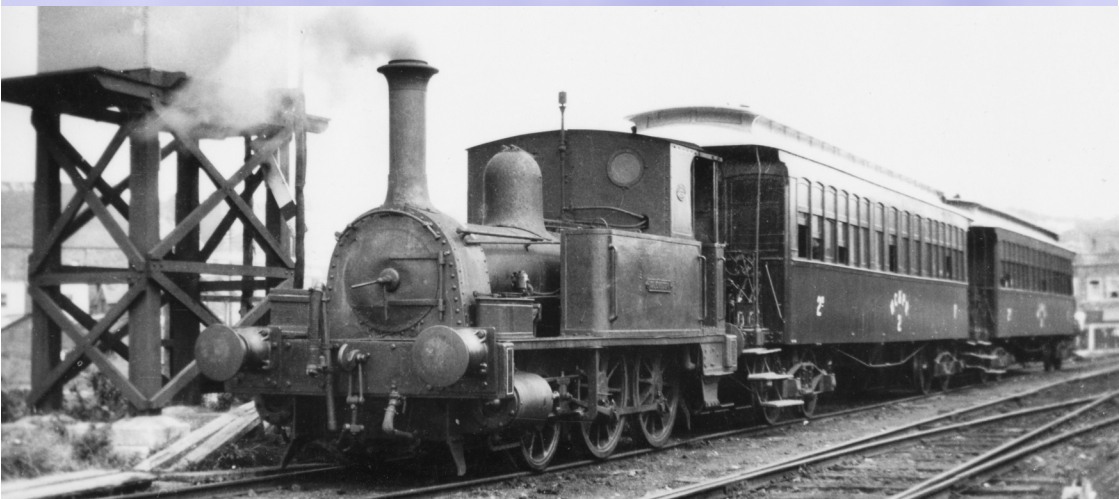

WC&P Railway Anniversary Exhibition

Celebrating the 120th Anniversary of the original opening of the
Weston, Clevedon & Portishead Light Railway

Sun 22 October 2017

10:00 am to 4:00 pm

Leisure Centre, Portishead, BS20 7DD

Original artefacts and photos

Top class model railway layouts

Static models

Railway art, trade and society stands

Light refreshments

Unique one-off event – not to be missed

Adults: £4 Children 7–18: £2 Age 6 and under: free